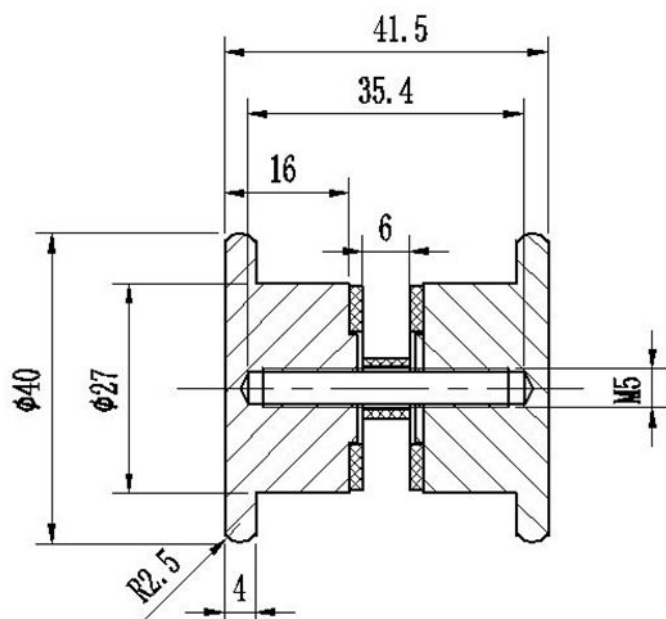

## Description:

Brass Door Knob "Kiel",  $\varnothing 40$ mm, Polished Brass, 6-12mm Glass, Drill Hole  $\varnothing 8$ mm - Recommended  $\varnothing 10$ mm

## Item number:

15.24.093-1

Units	Box	Carton	HS Code	Barcode
Pair	1	50	8302415000	 5704866502962